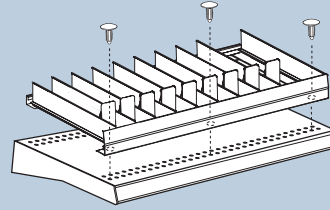

# Power Zone® Pre-Set™ Self-facing System

4177315201  
Drop-In Track

4178327701  
Facing

4178619204  
Kit Facing  
(12 per Kit)

4176269320  
Kit Facing  
(6 per Kit)

## Features and Benefits

- ◆ Save labor with box-to-shelf, Pre-Assembled Kits
- ◆ Each Kit comes pre-assembled with a pre-determined number of facings
- ◆ Kits are easy to order and eliminate the need for manual configuration
- ◆ Three Standard Facing Kits are available: 15 Facing, 12 Facing and 6 Facing
- ◆ Channel Fasteners are included for mounting to perforated shelves with .25" holes (8532988000)
- ◆ Front Fence is 2.25" H x 48" L, clear high-impact plastic
- ◆ Use two-way paddle extender for tall or wide product (sold separately)
- ◆ To further maximize vertical merchandising space, Kits are also available with an integrated Low Profile Shelf